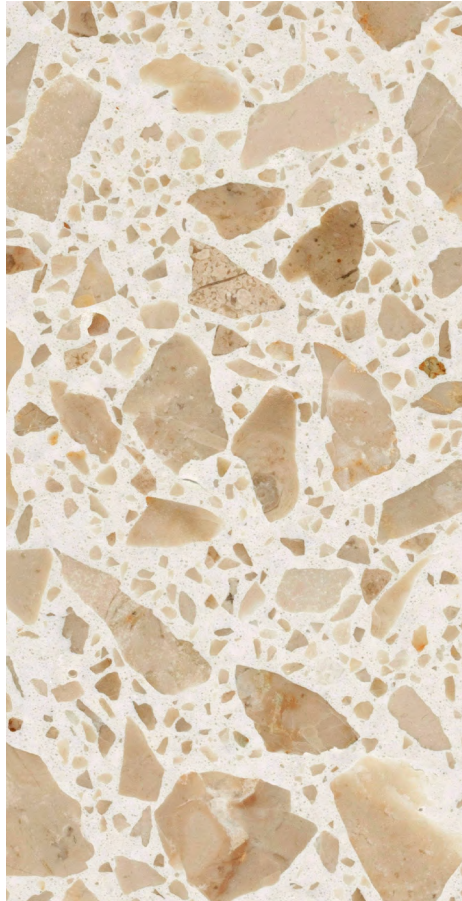

HONED

STANDARD FINISHES